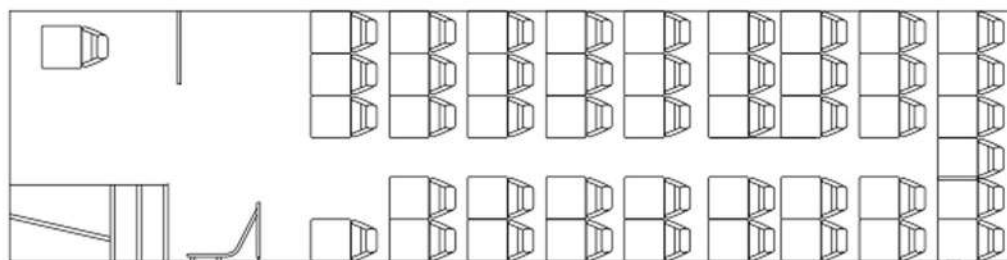

HINO 500 1324 BUS 45 SEMI LUX

CHASSIS +

45 SEATER

SPECIFICATIONS	DIMENSIONS (mm)
FT - Front Track	1885
Minimum Ground Clearance	240
RT - Rear Track	1820
WB - Wheel Base (FAS+WB+RAS)	5530