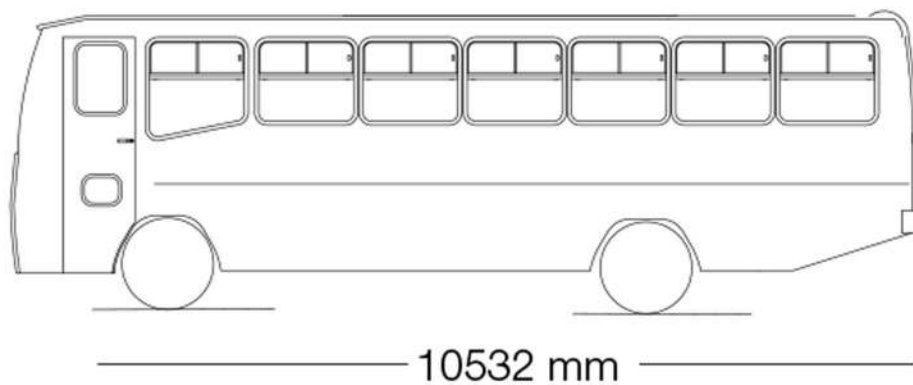

HINO 500 1324 BUS 45 SEMI LUX

CHASSIS +

45 SEATER

SPECIFICATIONS	DIMENSIONS (mm)
FT - Front Track	1885
Minimum Ground Clearance	240
RT - Rear Track	1820
WB - Wheel Base (FAS+WB+RAS)	5530