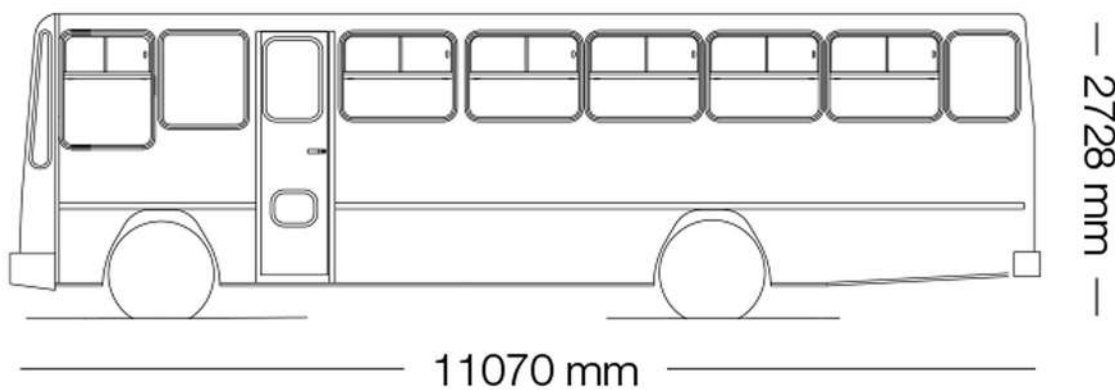

HINO 500 1324 BUS 50 COMMUTER

CHASSIS +

50 SEATER

SPECIFICATIONS	DIMENSIONS (mm)
FT - Front Track	1885
Minimum Ground Clearance	240
RT - Rear Track	1820
WB - Wheel Base (FAS+WB+RAS)	3780