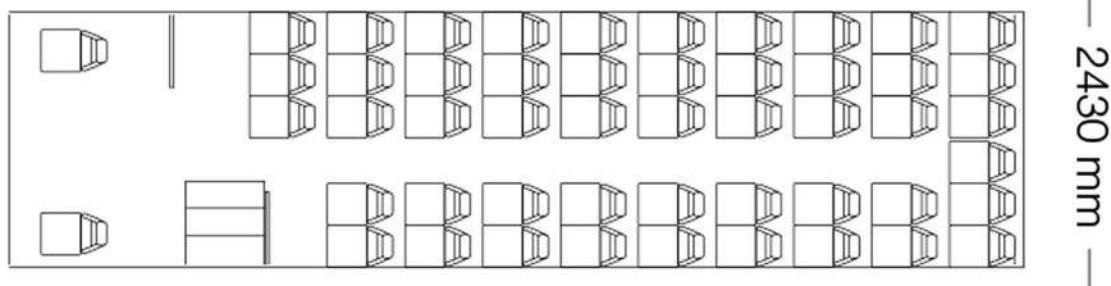

HINO 500 1324 BUS 50 COMMUTER

CHASSIS +

50 SEATER

SPECIFICATIONS	DIMENSIONS (mm)
FT - Front Track	1885
Minimum Ground Clearance	240
RT - Rear Track	1820
WB - Wheel Base (FAS+WB+RAS)	3780