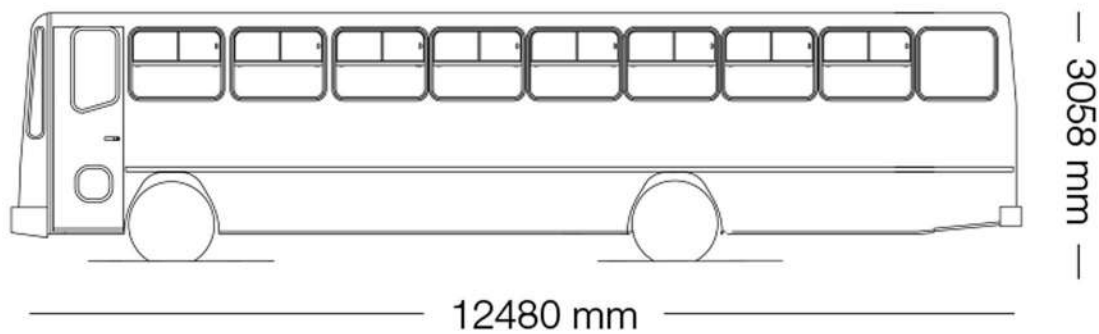

HINO 500 1626 BUS 55 SEMI LUX

CHASSIS +

55 SEATER

SPECIFICATIONS	DIMENSIONS (mm)
FT - Front Track	1920
Minimum Ground Clearance	255
RT - Rear Track	1840
WB - Wheel Base (FAS+WB+RAS)	3780