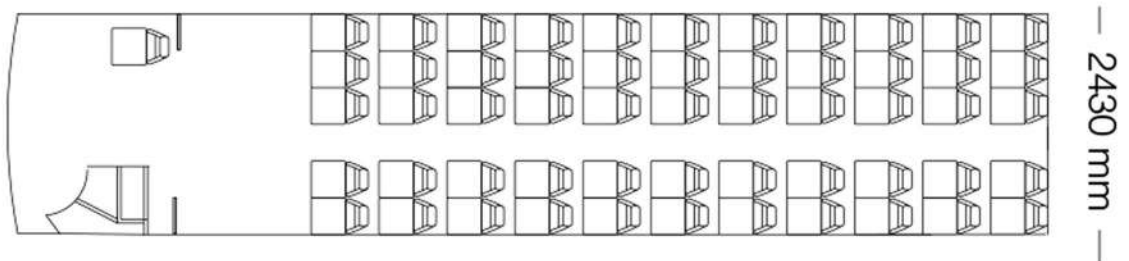

HINO 500 1626 BUS 55 SEMI LUX

CHASSIS +

55 SEATER

SPECIFICATIONS	DIMENSIONS (mm)
FT - Front Track	1920
Minimum Ground Clearance	255
RT - Rear Track	1840
WB - Wheel Base (FAS+WB+RAS)	3780