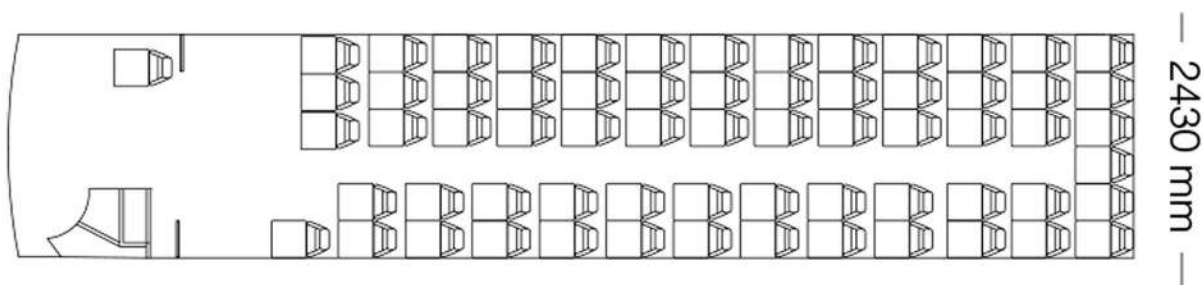

HINO 500 1626 BUS 65 COMMUTER

CHASSIS +

65 SEATER

SPECIFICATIONS	DIMENSIONS (mm)
FT - Front Track	1920
Minimum Ground Clearance	240
RT - Rear Track	1820
WB - Wheel Base (FAS+WB+RAS)	3780