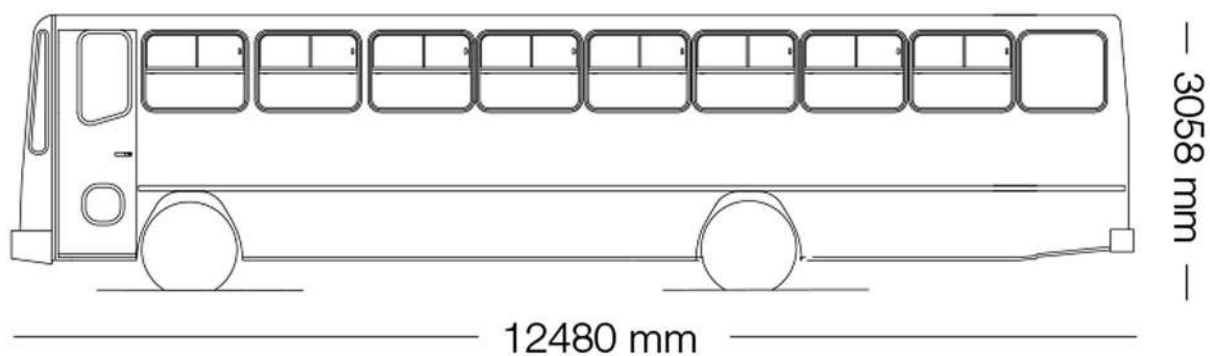

HINO 500 1626 BUS 65 COMMUTER

CHASSIS +

65 SEATER

SPECIFICATIONS	DIMENSIONS (mm)
FT - Front Track	1920
Minimum Ground Clearance	240
RT - Rear Track	1820
WB - Wheel Base (FAS+WB+RAS)	3780