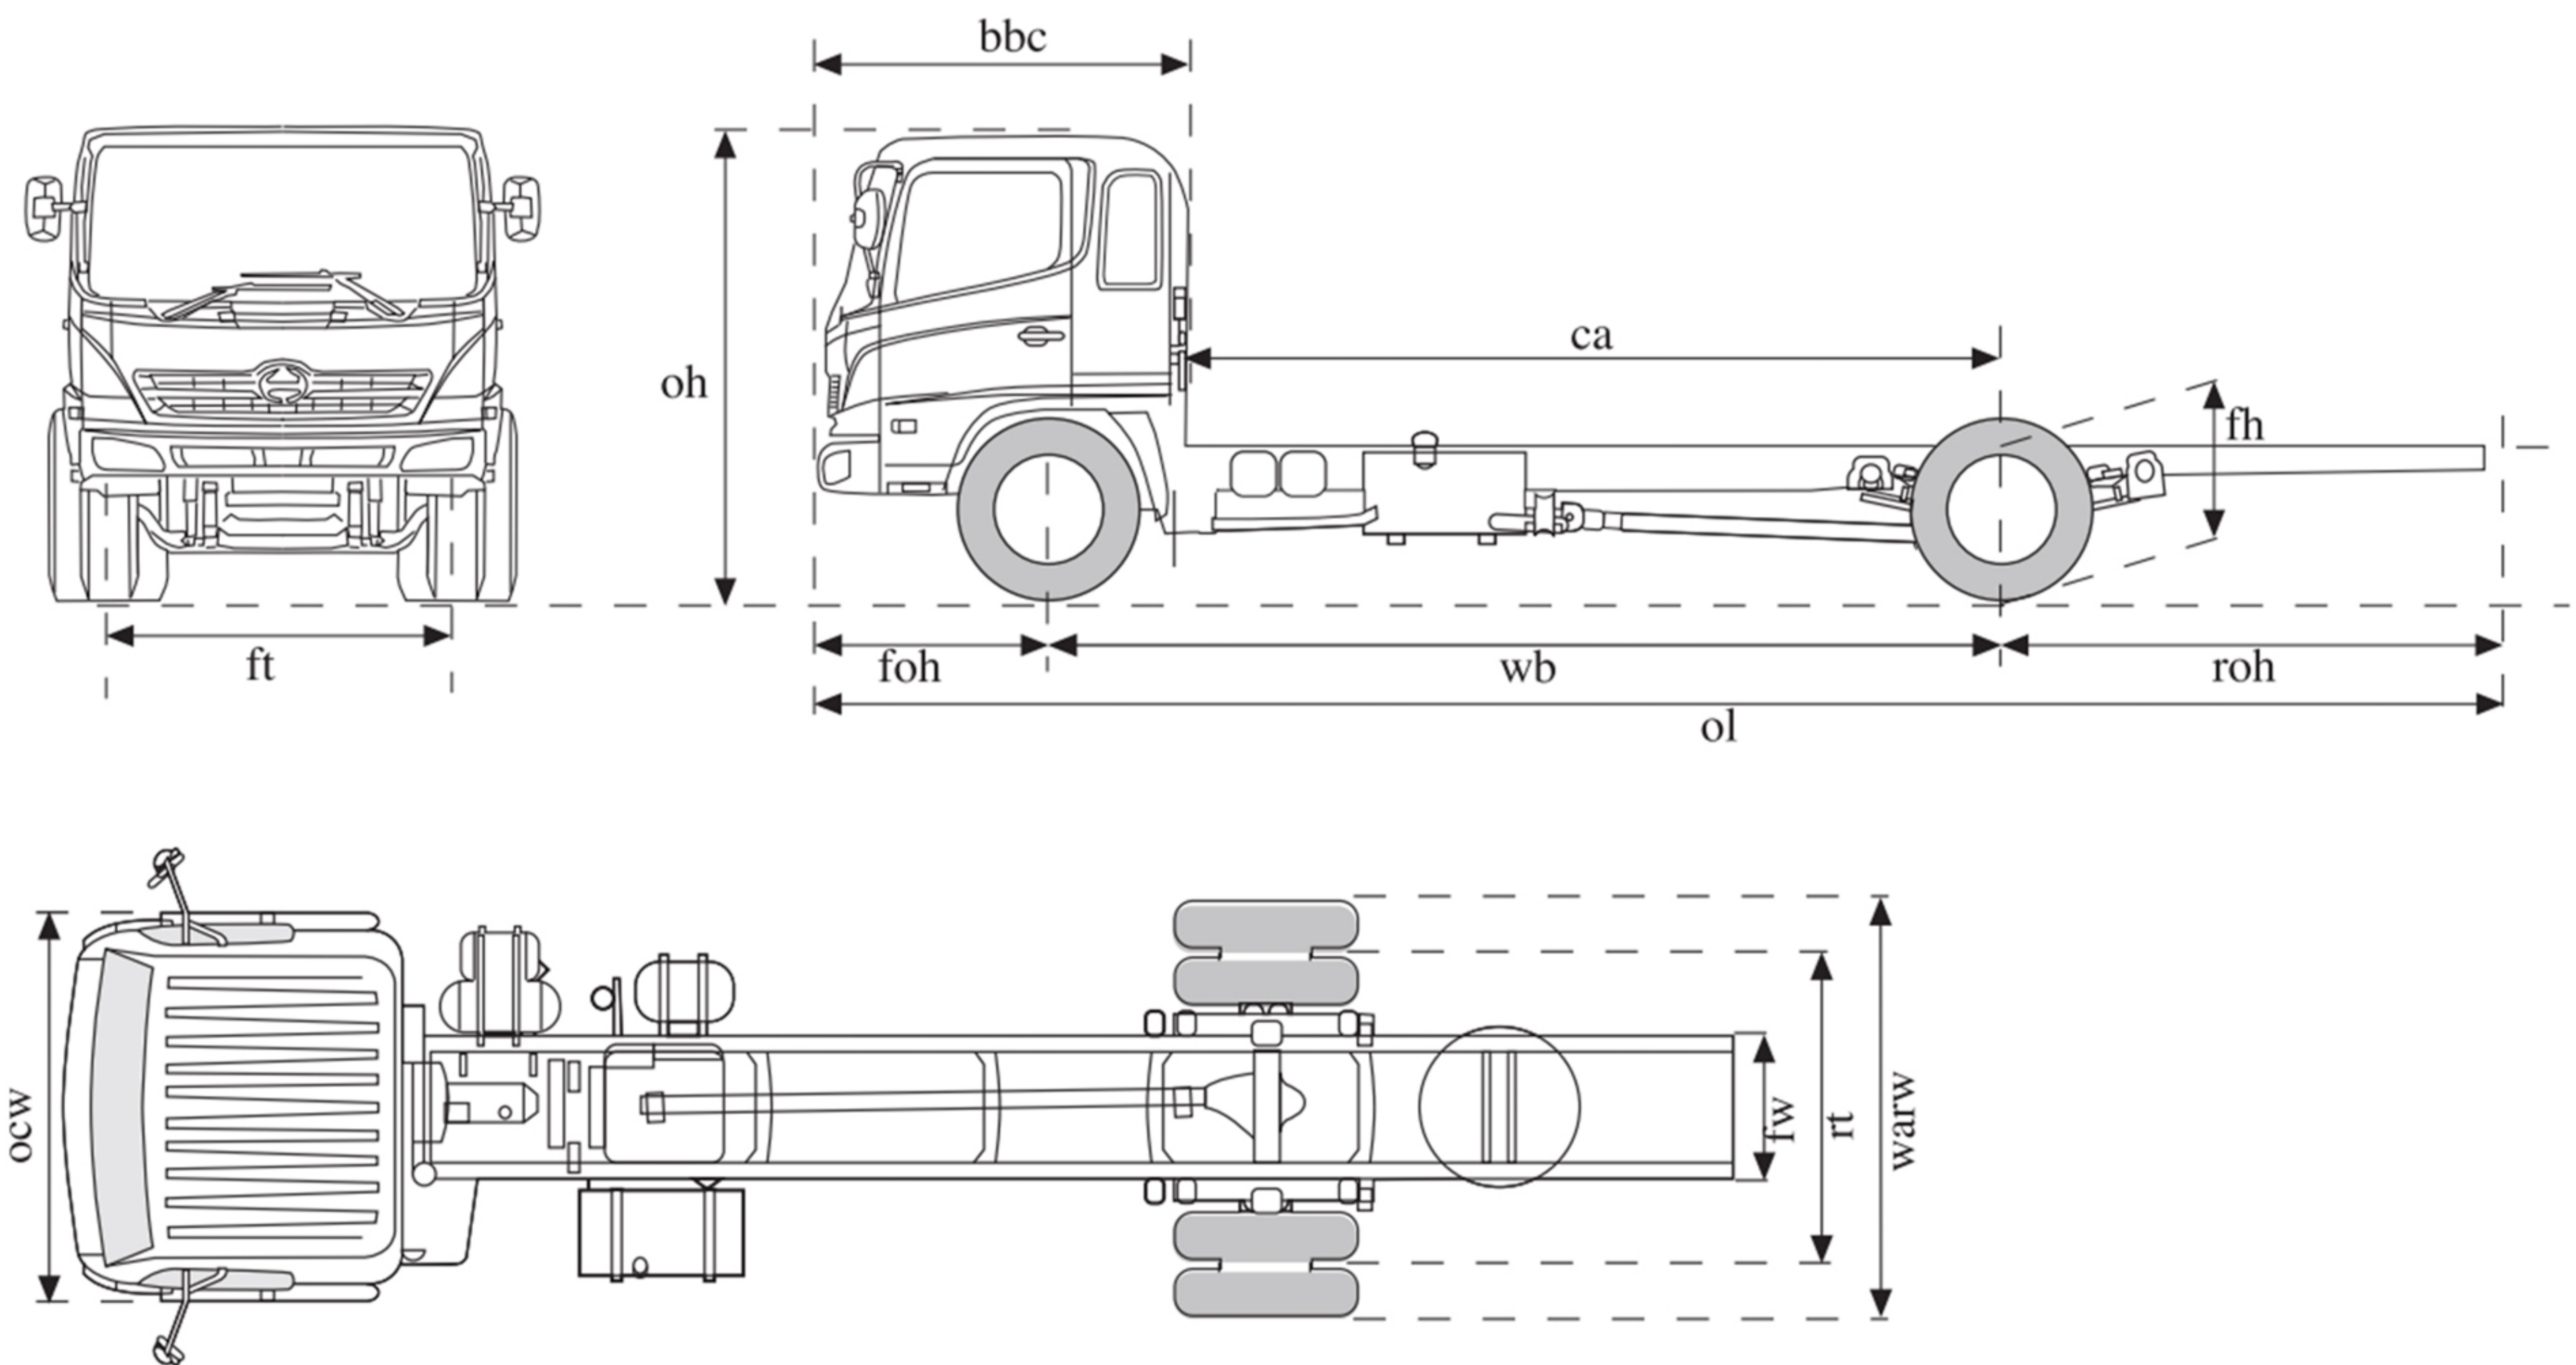

HINO 500 1322 4X4 FC

CHASSIS +

SPECIFICATIONS	DIMENSIONS (mm)
BBC - Rear Structure	2060
CA - Cab to Axle	3825
CH - Cab Height	2800
CW - Cab Width (excl. mirrors)	2355
FH - Frame Height @ Rear Axle	1210
FOH - Front Overhang	1235
FT - Front Track	1925
FW - Frame Width (Outside)	870
FWH - Fifth Wheel Height	N/A
Max. homologated body width	2600
Maximum Body Length	6500
Suggested Body Length	5800
Minimum Ground Clearance	255
OL - Overall Length	7960
OVH - Overall Vehicle Height	2800
ROH - Rear Overhang	1930
RT - Rear Track	1820
WARW - Width Across Rear Wheels	2420
WB - Wheel Base (FAS+WB+RAS)	4650