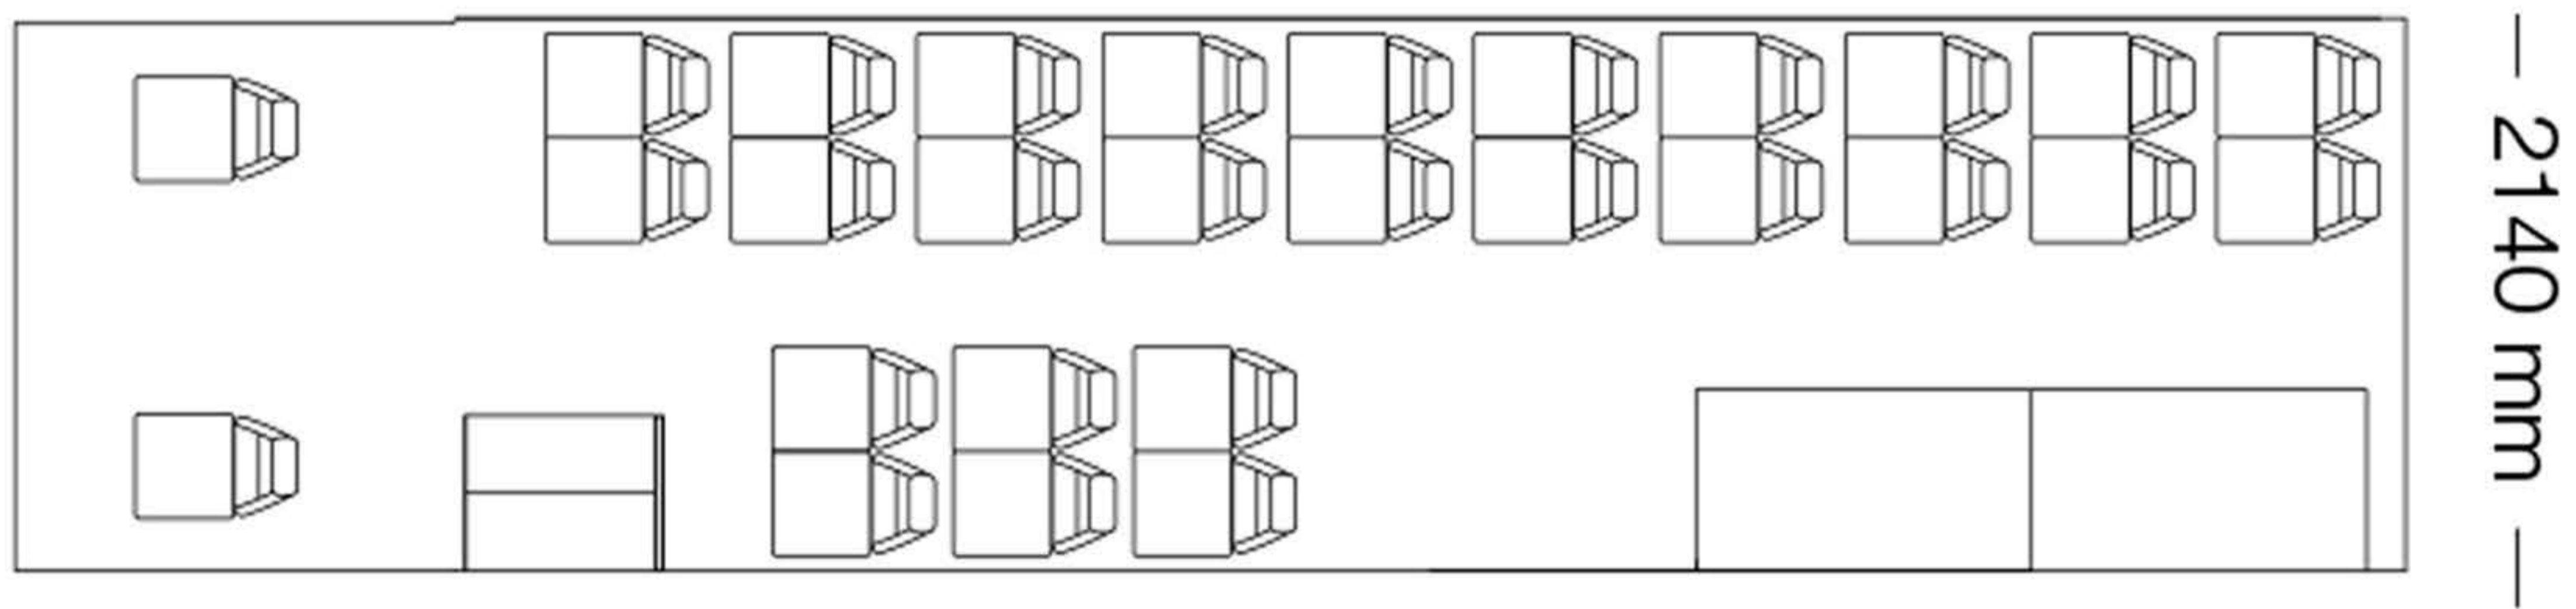

# HINO 500 1017 BUS 27 WHEELCHAIR

**CHASSIS +**

**27 SEATER**

SPECIFICATIONS	DIMENSIONS (mm)
FT - Front Track	1770
Minimum Ground Clearance	225
RT - Rear Track	1660
WB - Wheel Base ( FAS+WB+RAS )	4990