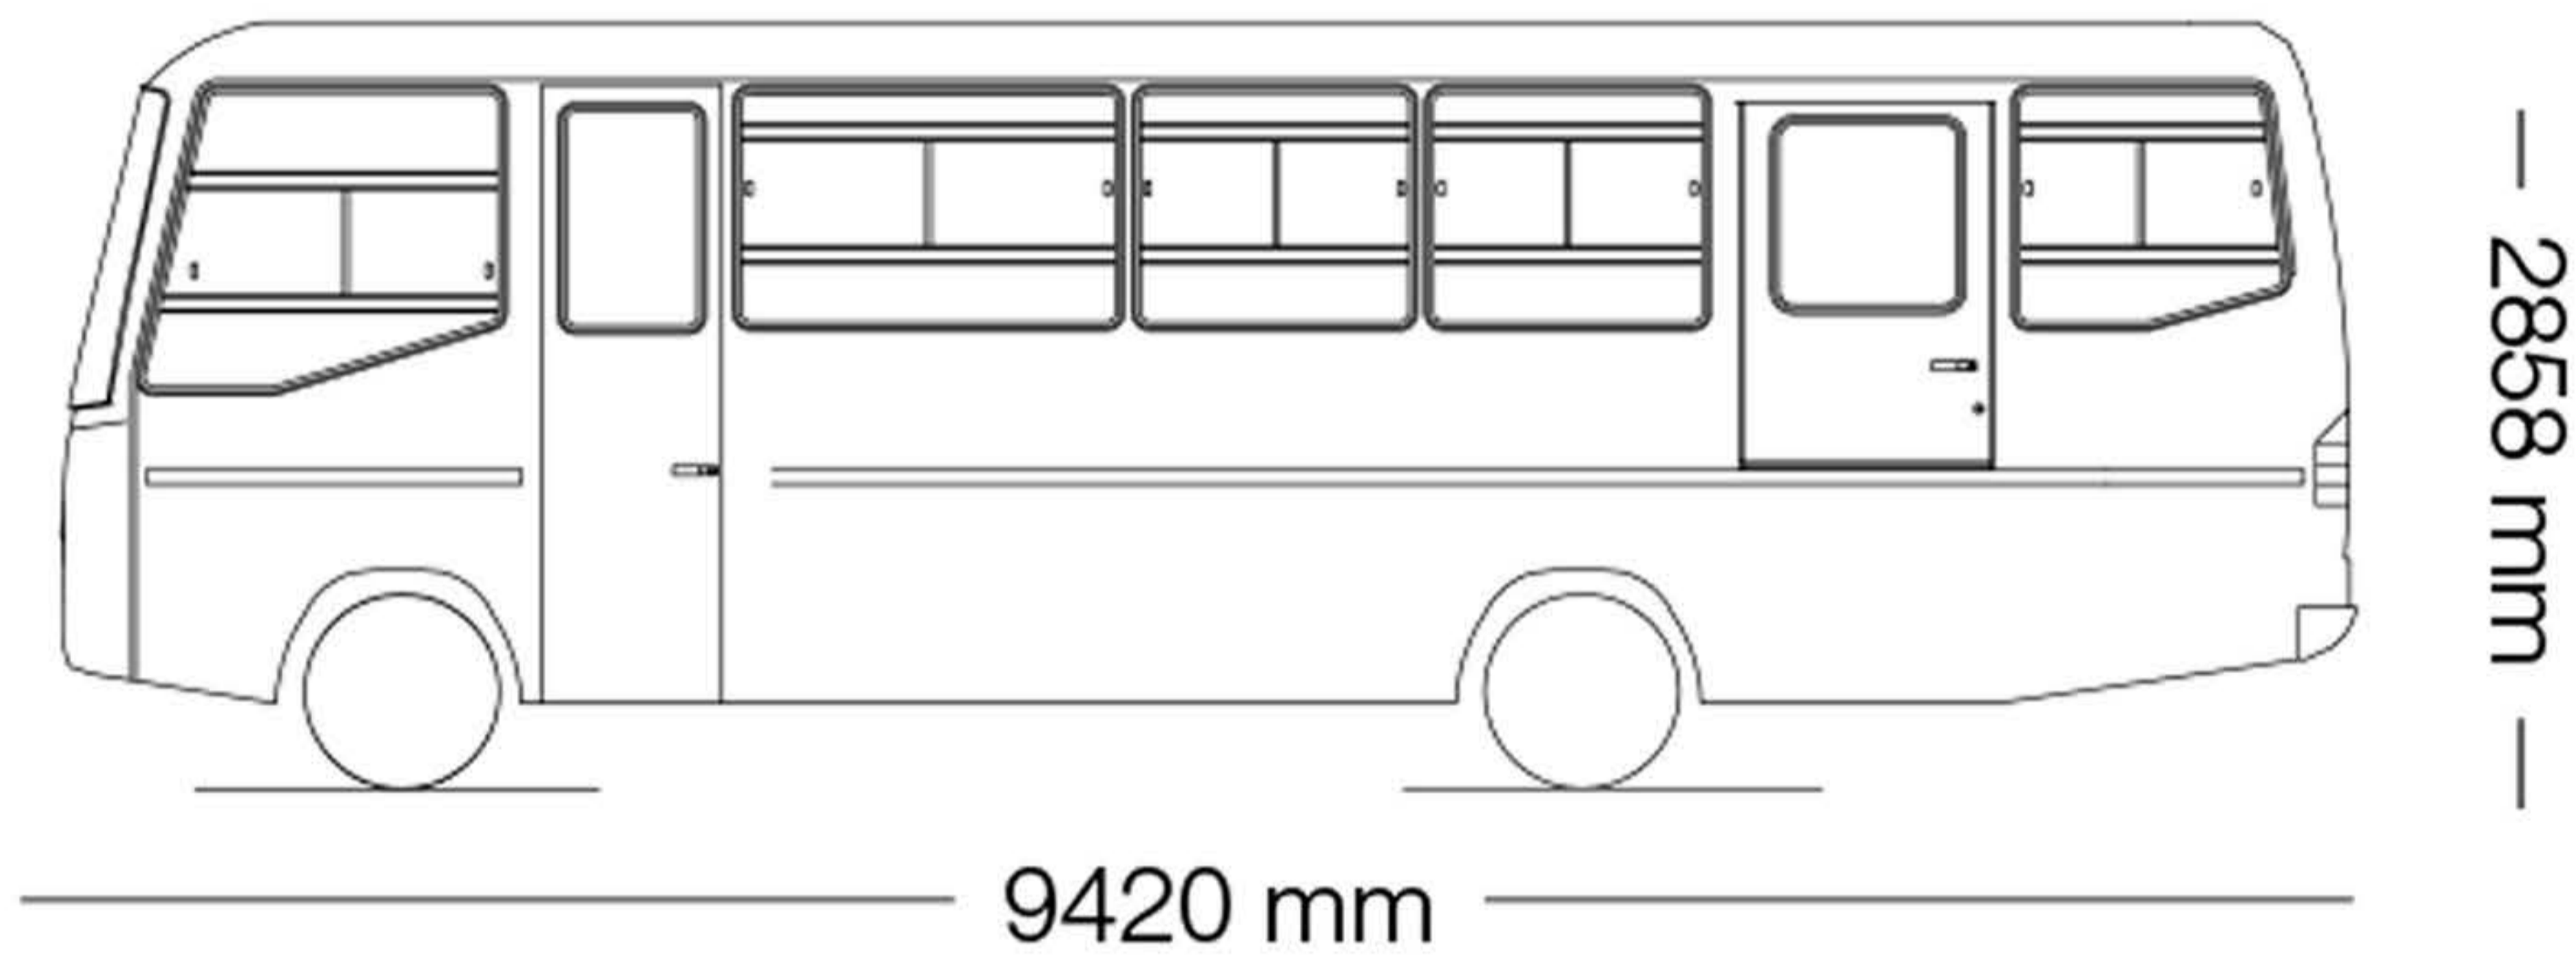

# HINO 500 1017 BUS 27 WHEELCHAIR

**CHASSIS +**

**27 SEATER**

SPECIFICATIONS	DIMENSIONS (mm)
FT - Front Track	1770
Minimum Ground Clearance	225
RT - Rear Track	1660
WB - Wheel Base ( FAS+WB+RAS )	4990