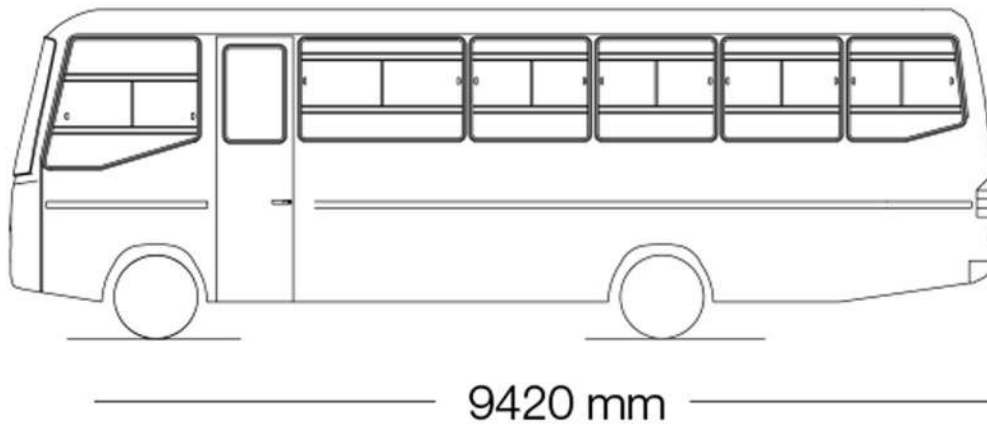

HINO 500 1017 BUS 35 SEMI LUX

CHASSIS +

35 SEATER

| SPECIFICATIONS | DIMENSIONS (mm) |
|--------------------------------|-----------------|
| FT - Front Track | 1770 |
| Minimum Ground Clearance | 225 |
| RT - Rear Track | 1660 |
| WB - Wheel Base (FAS+WB+RAS) | 4990 |