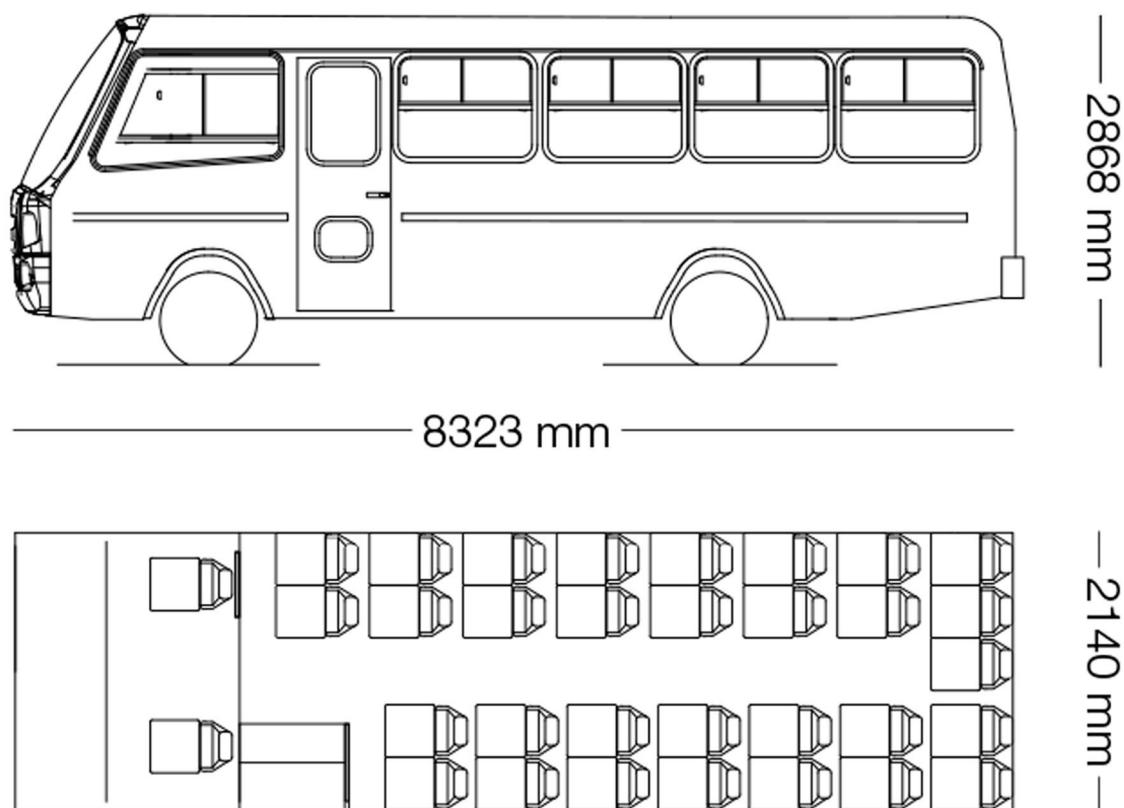

HINO 300 815 Bus LWB Auto

CHASSIS +

33 SEATER

SPECIFICATIONS	DIMENSIONS (mm)
FT - Front Track	1655
Minimum Ground Clearance	215
RT - Rear Track	1520
WB - Wheel Base (FAS+WB+RAS)	4200