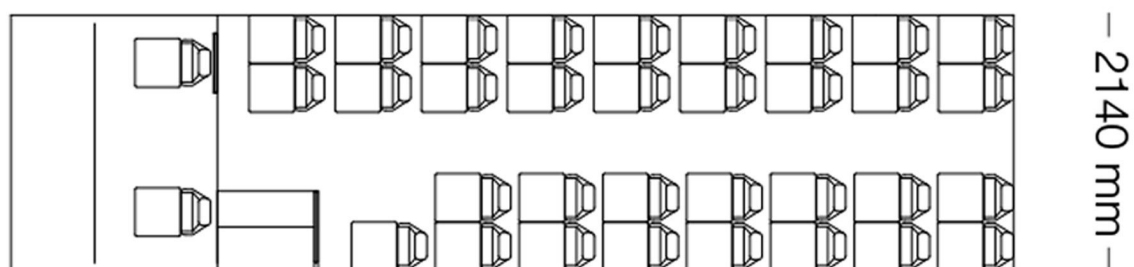

# HINO 300 915 Bus LWB

## CHASSIS +

SPECIFICATIONS	DIMENSIONS (mm)
FT - Front Track	1655
Minimum Ground Clearance	200
RT - Rear Track	1590
WB - Wheel Base ( FAS+WB+RAS )	4200