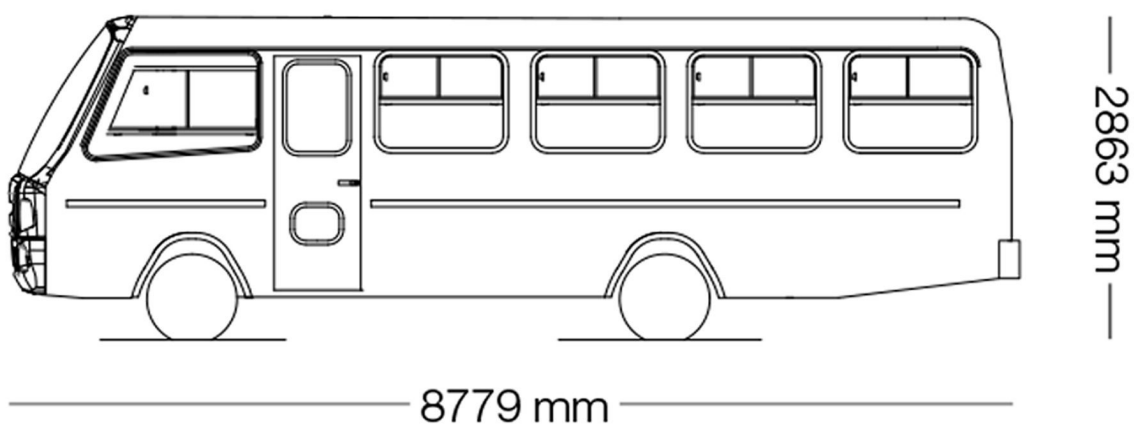

# HINO 300 915 Bus LWB

## CHASSIS +

SPECIFICATIONS	DIMENSIONS (mm)
FT - Front Track	1655
Minimum Ground Clearance	200
RT - Rear Track	1590
WB - Wheel Base ( FAS+WB+RAS )	4200